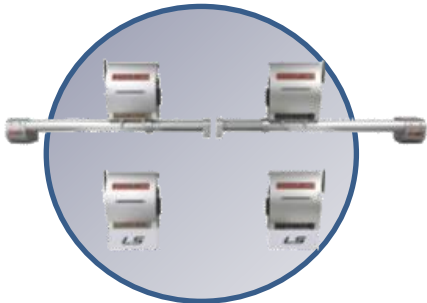

BEAR

Worlds premiere automotive alignment manufacturer

SBA SPEED CABINET ALIGNMENT SYSTEM

Steering Wheel Holder

Brake Pedal Depressor

Standard Rim Clamps
(set of 4)

Wheel Units

12,995\$
~~REG 15,995\$~~
~ SAVE ~
3000\$

Model# 60-7111-S

SPEED CABINET

Features basic cabinet 100% made with non corrosive stainless steel and aluminum components . Structure includes mechanism to store clamps/wheel units as well as shelves to mount PC peripherals. Includes Quality PC with Windows 10 OS, keyboard and mouse.

WHEEL UNITS (4)

Features 6 Sensor CCD technology for accurate angle measurements. Camera design with high range green-LED technology. State of the art High frequency radio communication at 2.4 GHz. Each wheel unit includes a keypad.