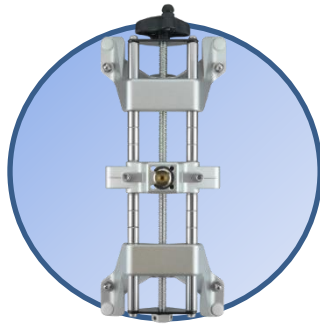

BEAR

Worlds premiere automotive alignment manufacturer

SBA SPEED CABINET ALIGNMENT SYSTEM

Steering Wheel Holder

Brake Pedal Depressor

Standard Rim Clamps
(set of 4)

Wheel Units

12,995\$
~~REG 15,995\$~~
~ SAVE ~
3000\$

Model# 60-7111-S

SPEED CABINET

Features basic cabinet 100% made with non corrosive stainless steel and aluminum components . Structure includes mechanism to store clamps/wheel units as well as shelves to mount PC peripherals. Includes Quality PC with Windows 10 OS, keyboard and mouse.

WHEEL UNITS (4)

Features 6 Sensor CCD technology for accurate angle measurements. Camera design with high range green-LED technology. State of the art High frequency radio communication at 2.4 GHz. Each wheel unit includes a keypad.